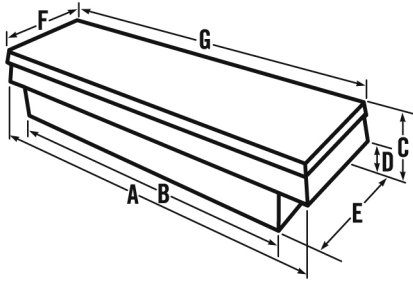

Measuring Guide

Crossovers are supported across the width of the truck bed by the tops of the bed side rails or walls. Storage space is available on the floor under a Crossover.

Crossovers are available with a Single Lid or Dual Lids. Depending on the product selected, the Dual Lid may be a Mid-Lid, Gull Wing or Rear-Hinged design. All models offer different advantages.

The charts below are a guide to the models you have selected that will fit your truck. To verify a specific model will fit, please compare the dimensions below to those for your truck.

DELTA Slimline Fullsize Aluminum Single Lid Crossovers

All Titan Models

Description	Model #		<i>Dimensions in Inches</i>							Usable Cu. Ft.
	Bright	Black	A	B	C	D	E	F	G	
Fullsize	1-311000	1-311002	69-1/8	59-1/8	16	10-3/4	10-3/8	13-1/2	70	6.5