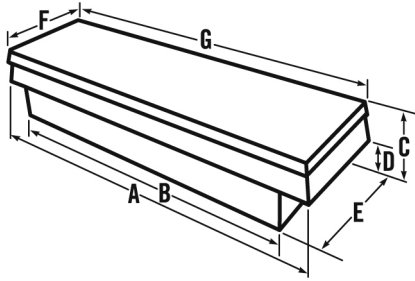

Slimline Fullsize Aluminum Crossovers For DODGE Trucks

Measuring Guide

Crossovers are supported across the width of the truck bed by the tops of the bed side rails or walls. Storage space is available on the floor under a Crossover.

Crossovers are available with a Single Lid or Dual Lids. Depending on the product selected, the Dual Lid may be a Mid-Lid, Gull Wing or Rear-Hinged design. All models offer different advantages.

The charts below are a guide to the models you have selected that will fit your truck. To verify a specific model will fit, please compare the dimensions below to those for your truck.

DELTA Slimline Fullsize Aluminum Single Lid Crossovers

All RAM Series 1500 Models

Description	Model #		Dimensions in Inches							Usable Cu. Ft.
	Bright	Black	A	B	C	D	E	F	G	
Fullsize	1-311000	1-311002	69-1/8	59-1/8	16	10-3/4	10-3/8	13-1/2	70	6.5

Slimline Fullsize Aluminum Crossovers For FORD Trucks

Measuring Guide

Crossovers are supported across the width of the truck bed by the tops of the bed side rails or walls. Storage space is available on the floor under a Crossover.