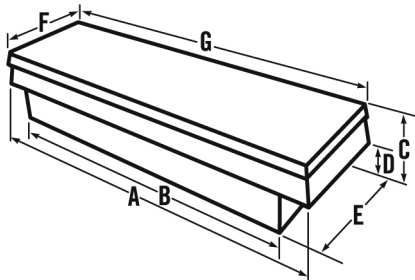

Slimline Fullsize Aluminum Crossovers For DODGE Trucks

Measuring Guide

Crossovers are supported across the width of the truck bed by the tops of the bed side rails or walls. Storage space is available on the floor under a Crossover.

Crossovers are available with a Single Lid or Dual Lids. Depending on the product selected, the Dual Lid may be a Mid-Lid, Gull Wing or Rear-Hinged design. All models offer different advantages.

The charts below are a guide to the models you have selected that will fit your truck. To verify a specific model will fit, please compare the dimensions below to those for your truck.

DELTA Slimline Fullsize Aluminum Single Lid Crossovers

All RAM Series 1500 Models

Description	Model #		Dimensions in Inches							Usable Cu. Ft.
	Bright	Black	A	B	C	D	E	F	G	
Fullsize	1-311000	1-311002	69-1/8	59-1/8	16	10-3/4	10-3/8	13-1/2	70	6.5

Slimline Fullsize Aluminum Crossovers For FORD Trucks

Measuring Guide

Crossovers are supported across the width of the truck bed by the tops of the bed side rails or walls. Storage space is available on the floor under a Crossover.