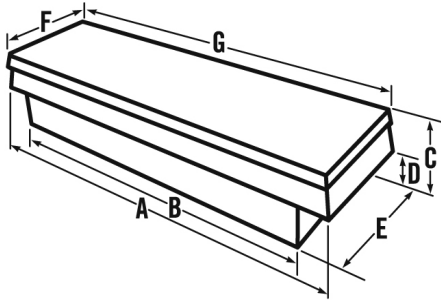

Slimline Fullsize Aluminum Crossovers For FORD Trucks

Measuring Guide

Crossovers are supported across the width of the truck bed by the tops of the bed side rails or walls. Storage space is available on the floor under a Crossover.

Crossovers are available with a Single Lid or Dual Lids. Depending on the product selected, the Dual Lid may be a Mid-Lid, Gull Wing or Rear-Hinged design. All models offer different advantages.

The charts below are a guide to the models you have selected that will fit your truck. To verify a specific model will fit, please compare the dimensions below to those for your truck.

DELTA Slimline Fullsize Aluminum Single Lid Crossovers

All F-150 Fullsize Models Except Flaresides

Description	Model #		Dimensions in Inches							Usable Cu. Ft.
	Bright	Black	A	B	C	D	E	F	G	
Fullsize	1-311000	1-311002	69-1/8	59-1/8	16	10-3/4	10-3/8	13-1/2	70	6.5

Slimline Fullsize Aluminum Crossovers For GMC & CHEVROLET Trucks

Measuring Guide

Crossovers are supported across the width of the truck bed by the tops of the bed side rails or walls. Storage space is available on the floor under a Crossover.